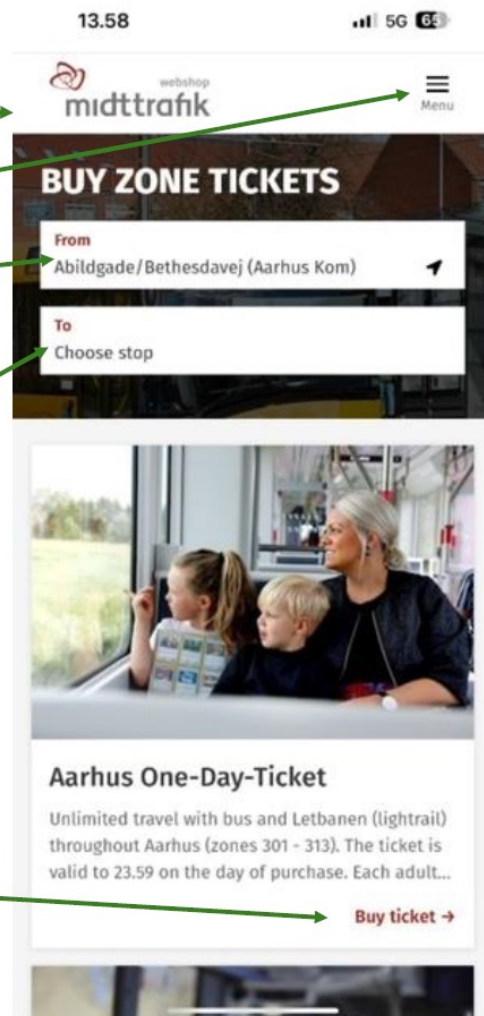

How to buy bus ticket in Aarhus traveling from Aarhus City to the Congress Venue

On your mobile phone go to the homepage:

<https://webshop.midttrafik.dk/>

You will see this picture:

If you are not in the English language, you can choose that in the Menu:

Write in **From** box

Busgaden

And in the **To** box

Lyseng Allé/Oddervej (Aarhus kom)

Follow the instructions on the homepage.

You will need some form of identification (passport, visa, driver's license, etc.) and a valid credit card to complete the order.

You will end up with a ticket on your mobile phone.

Instead of a single-trip ticket, you can purchase a ticket that is valid for a full day (zones 301 - 313). The cost will be nearly the same as two single-trip tickets.

You must buy the ticket before you start your journey.

You can also buy bus tickets from

Billund Airport or Aarhus Airport to Aarhus City on the same website.

<https://www.midttrafik.dk/english/tourist-information/>

MORE